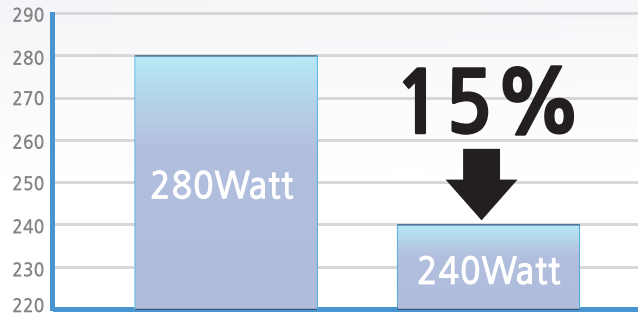

55 inch Multi-LCD

**Full HD Multi-LCD (LED Back light)
Super Narrow Bezel (5.7mm)**

Ultra Slim Vesel Design

Between the 55" MLCDs gap is only 5.7 mm that provides you with seamless tiled display experience.

→ ← **5.7mm**

Eco Friendly LED BLU

55" MLCD adopts direct LED BLU which consumes less power than conventional.

FHD resolution

FHD resolution is possible to get a clear and vivid image especially in such environment as command & control room that requires high resolution display.

HD

FHD

Specification

Bezel to Bezel	1.7mm (R/B) 3.6mm (N/L) → 5.3mm	Brightness	700 nit
Active to Active	5.7mm	Contrast Ratio	4,000 : 1
Resolution	1,920 x 1,080 (FHD)	Power Consumption	240 Watt
Outline	1215.3 x 686.1 x 98.5	Back light type	Direct LED